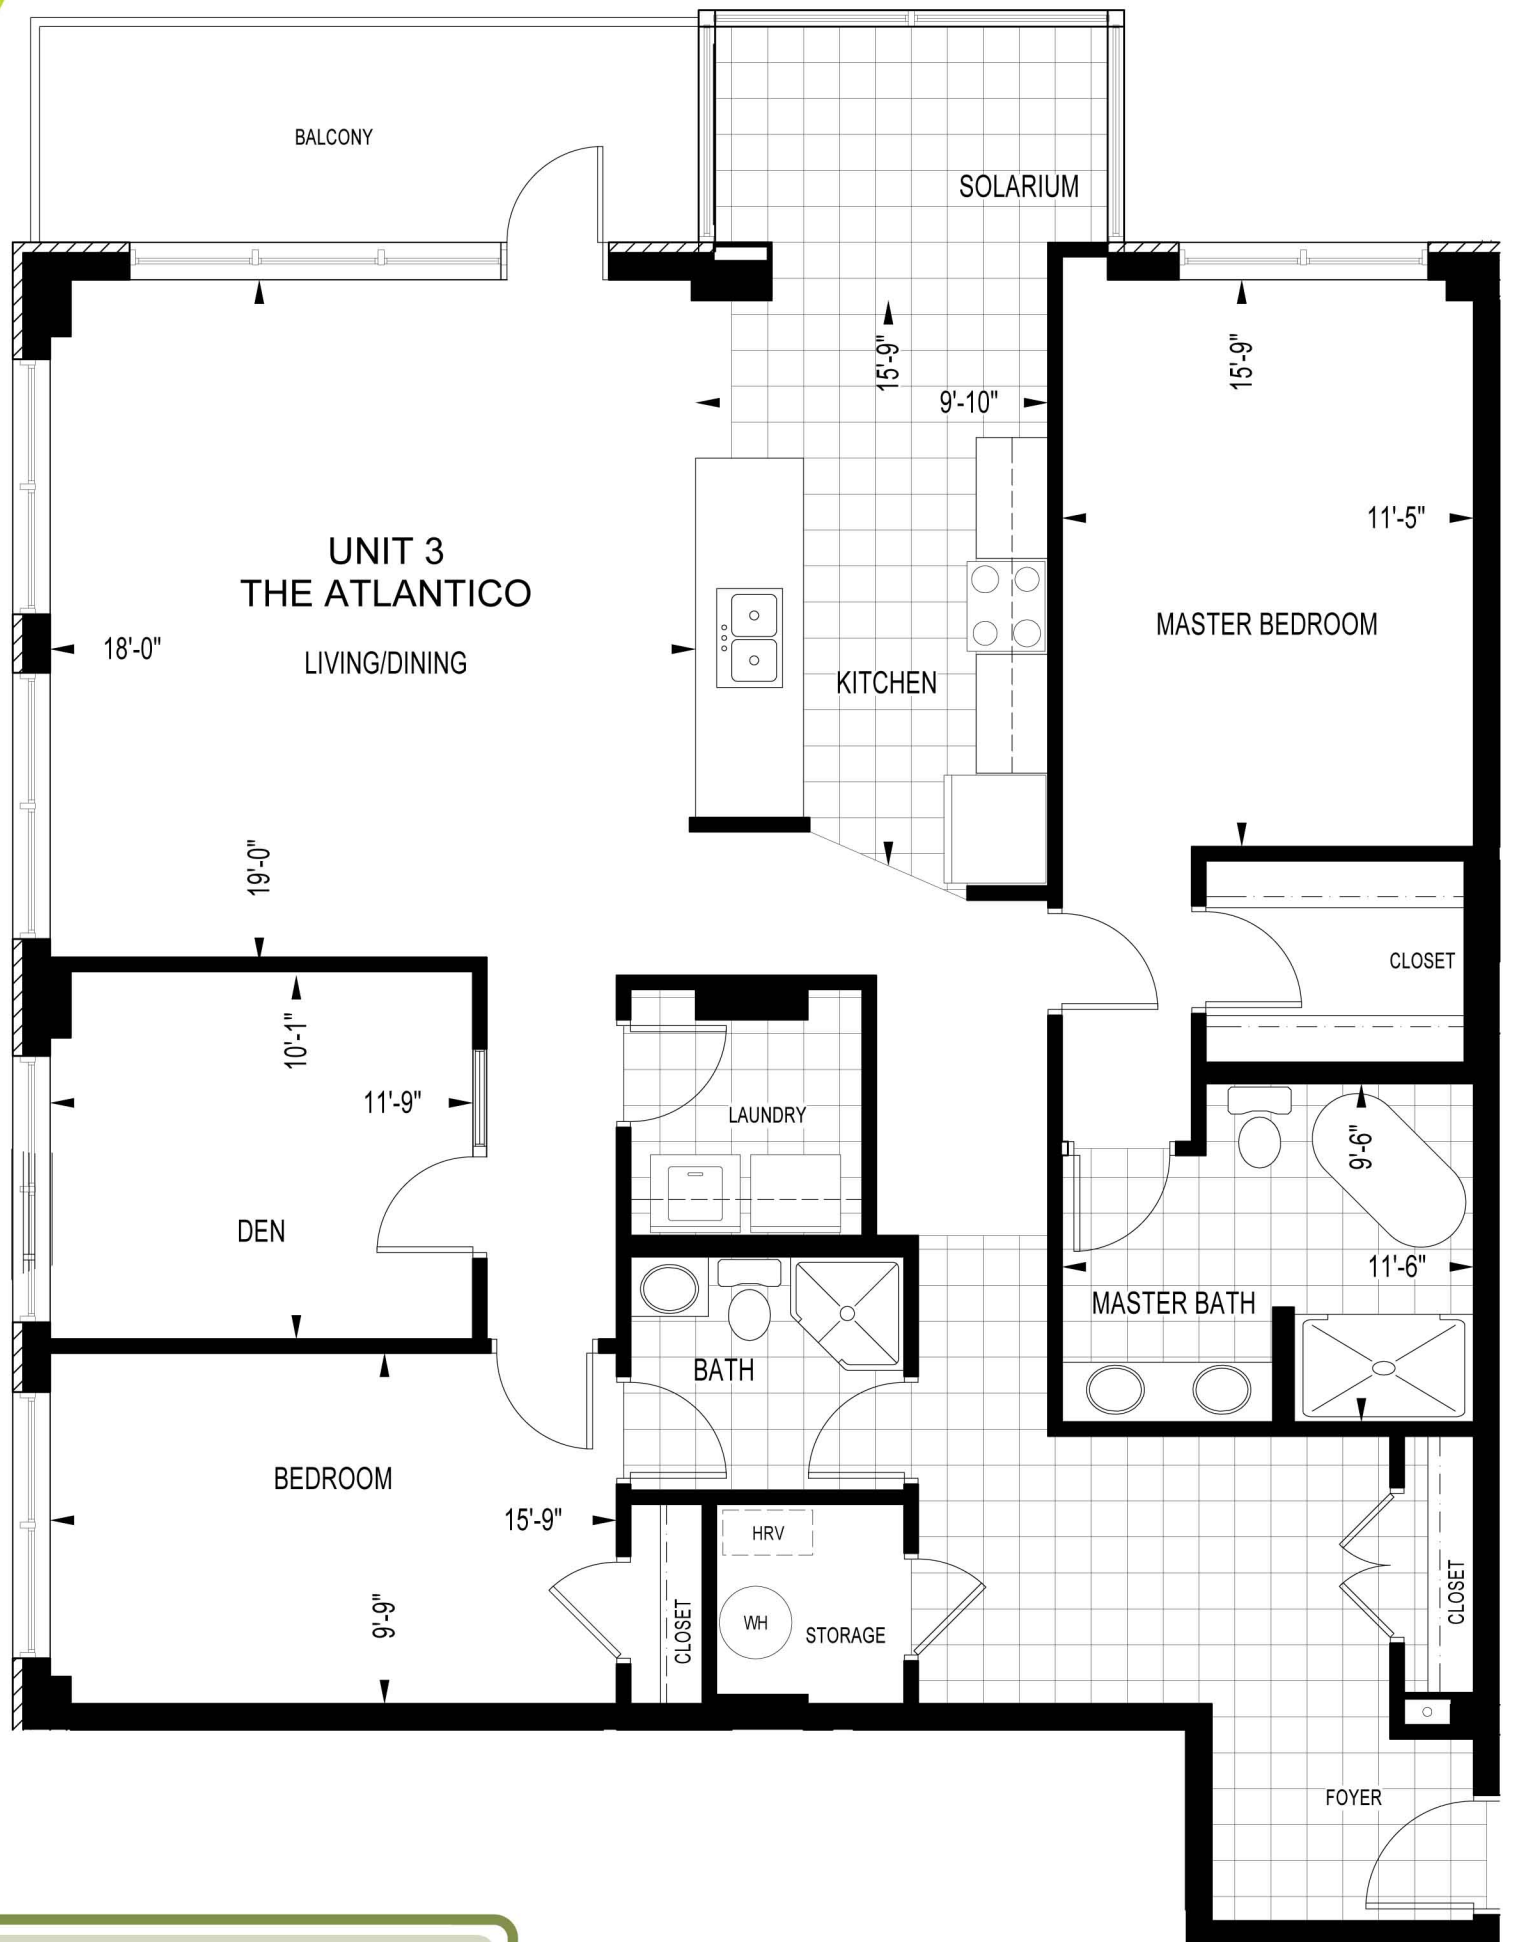

The Atlantico

BUILDING A

The Atlantico
Floors 2-5

1806 SQ. FT. + DECK

Dimensions, specifications, layouts and materials are approximate only and are subject to change without notice. E. & O. E. Tile patterns may vary.