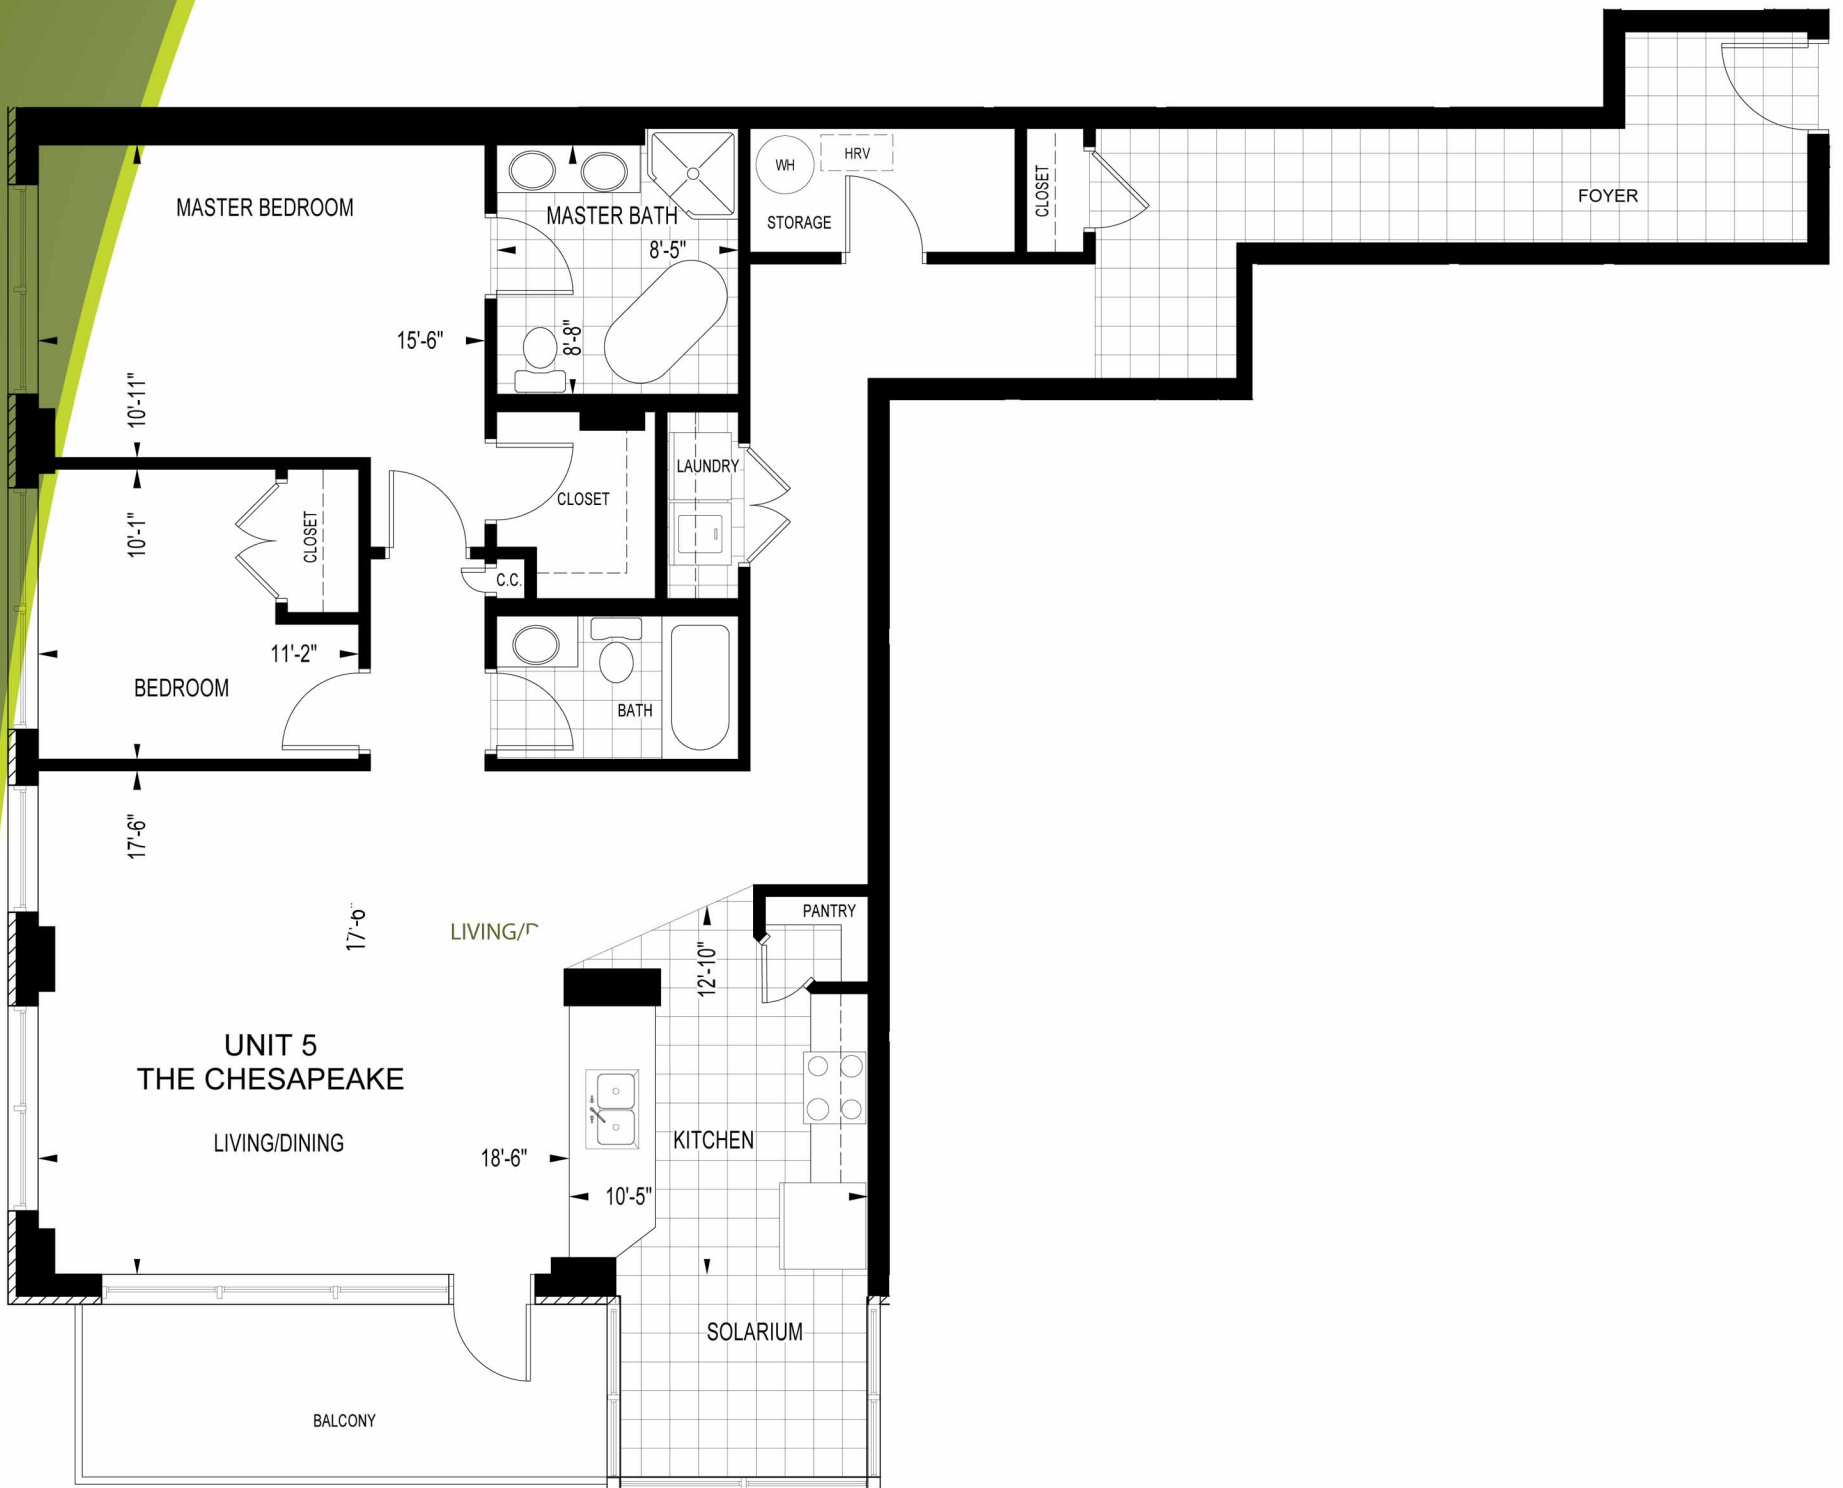

The Chesapeake

BUILDING B

The Chesapeake Floors 2-6

1566 SQ. FT. + DECK

Dimensions, specifications, layouts and materials are approximate only and are subject to change without notice. E. & O. E. Tile patterns may vary.