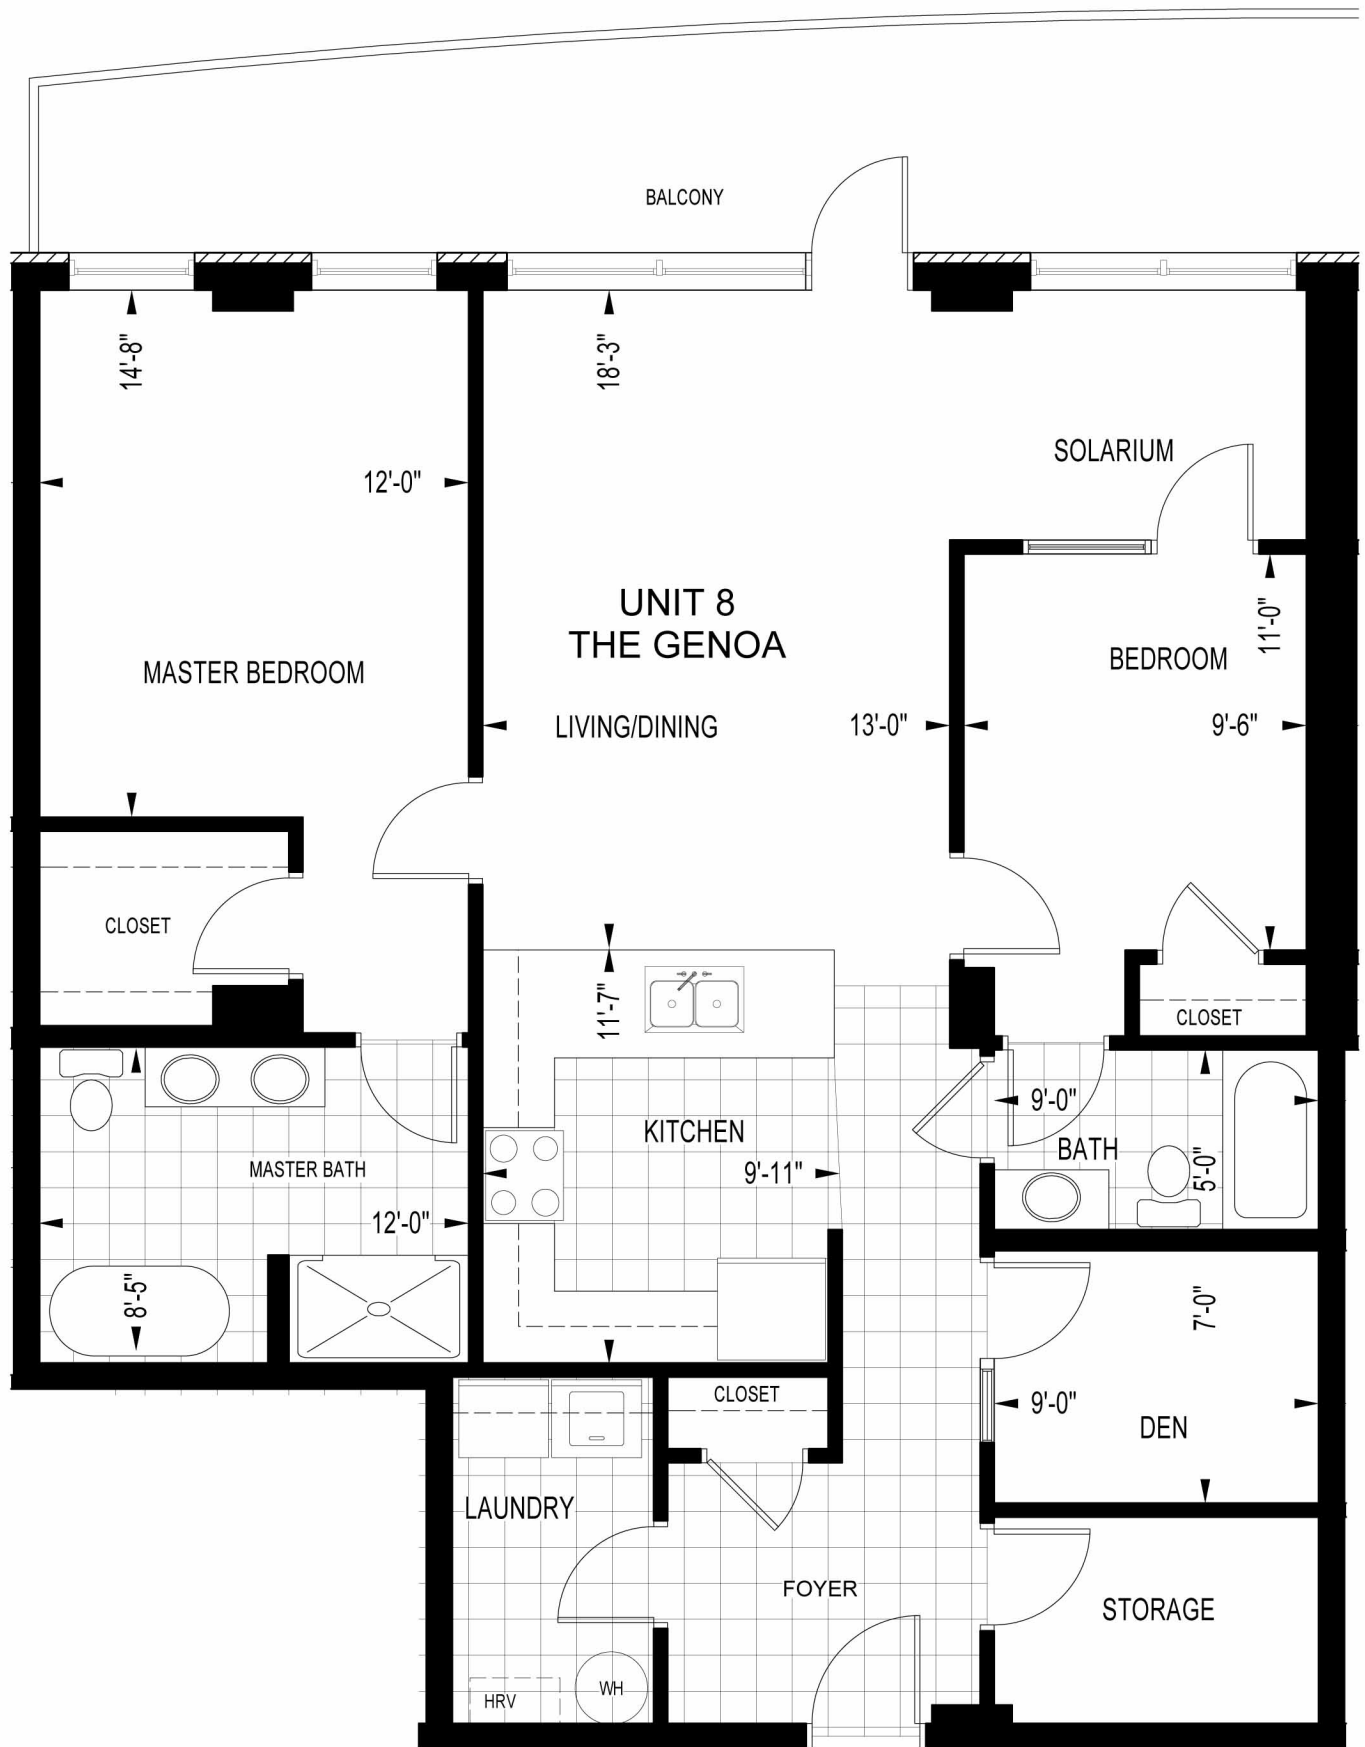

The Genoa

BUILDING B

The Genoa
Floors 2-6

1382 SQ. FT. + DECK

Dimensions, specifications, layouts and materials are approximate only and are subject to change without notice. E. & O. E. Tile patterns may vary.