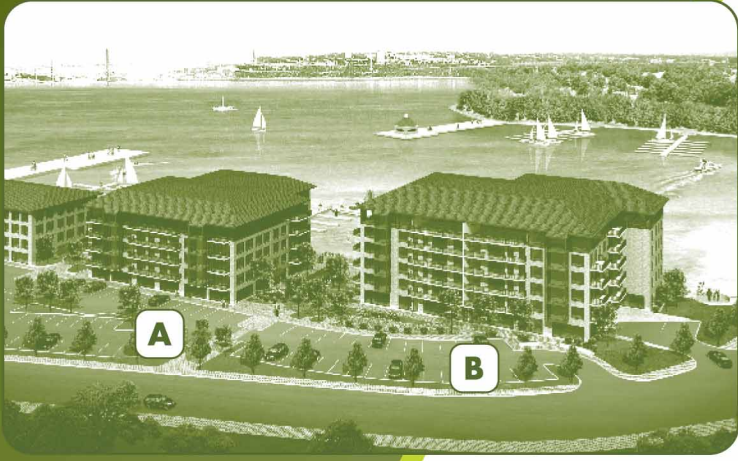

The Genoa

BUILDING B

The Genoa
Floors 2-6

1382 SQ. FT. + DECK

Dimensions, specifications, layouts and materials are approximate only and are subject to change without notice. E. & O. E. Tile patterns may vary.