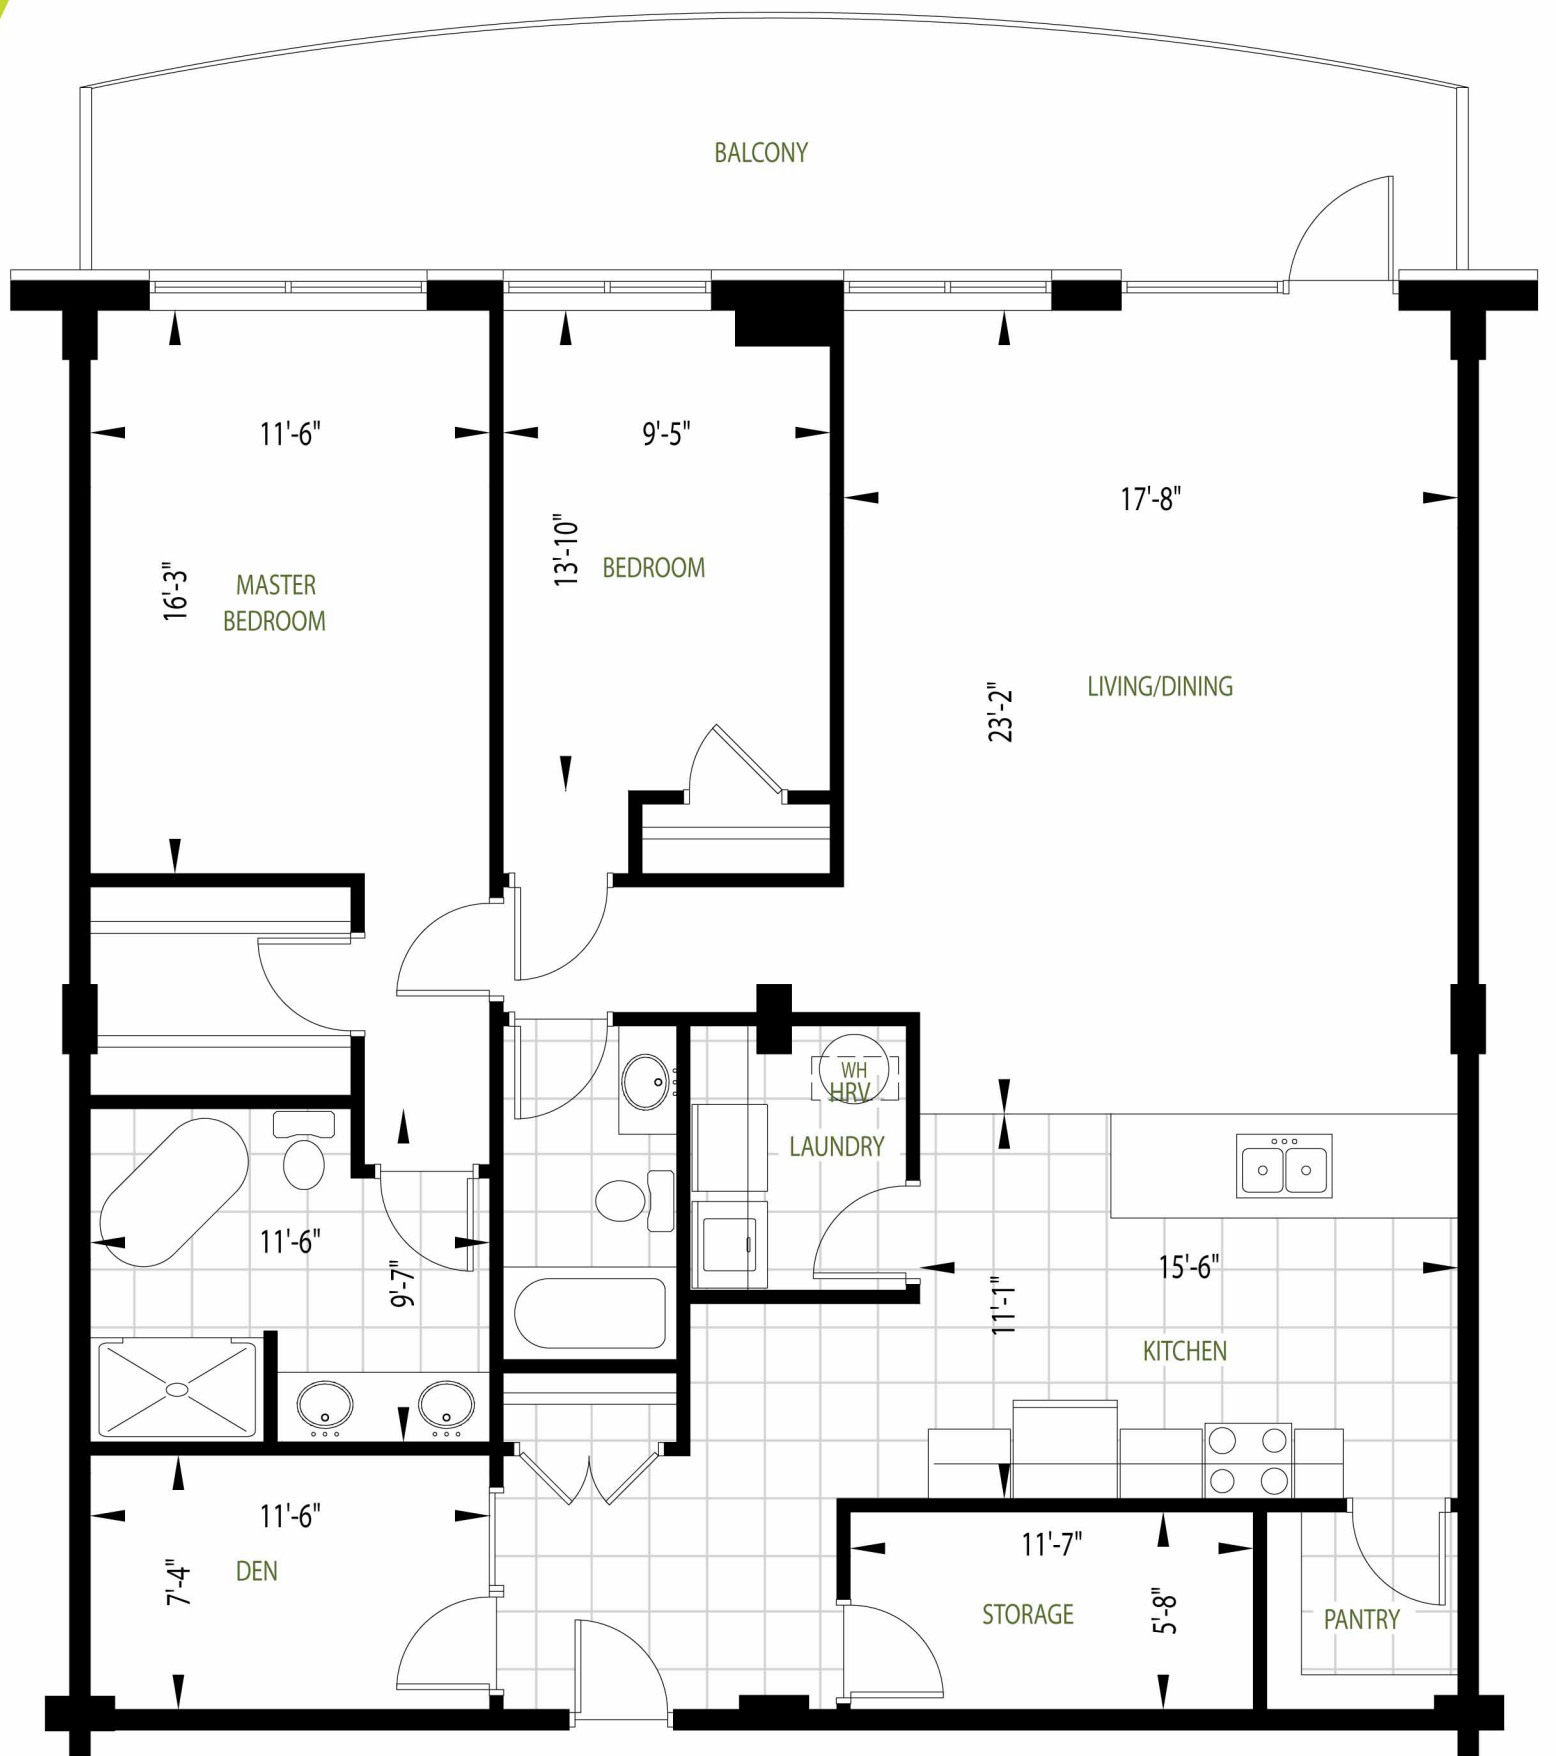

The Maritimus

BUILDING A

The Maritimus Floors 2-5

1648 SQ. FT. + DECK

Dimensions, specifications, layouts and materials are approximate only and are subject to change without notice. E. & O. E. Tile patterns may vary.