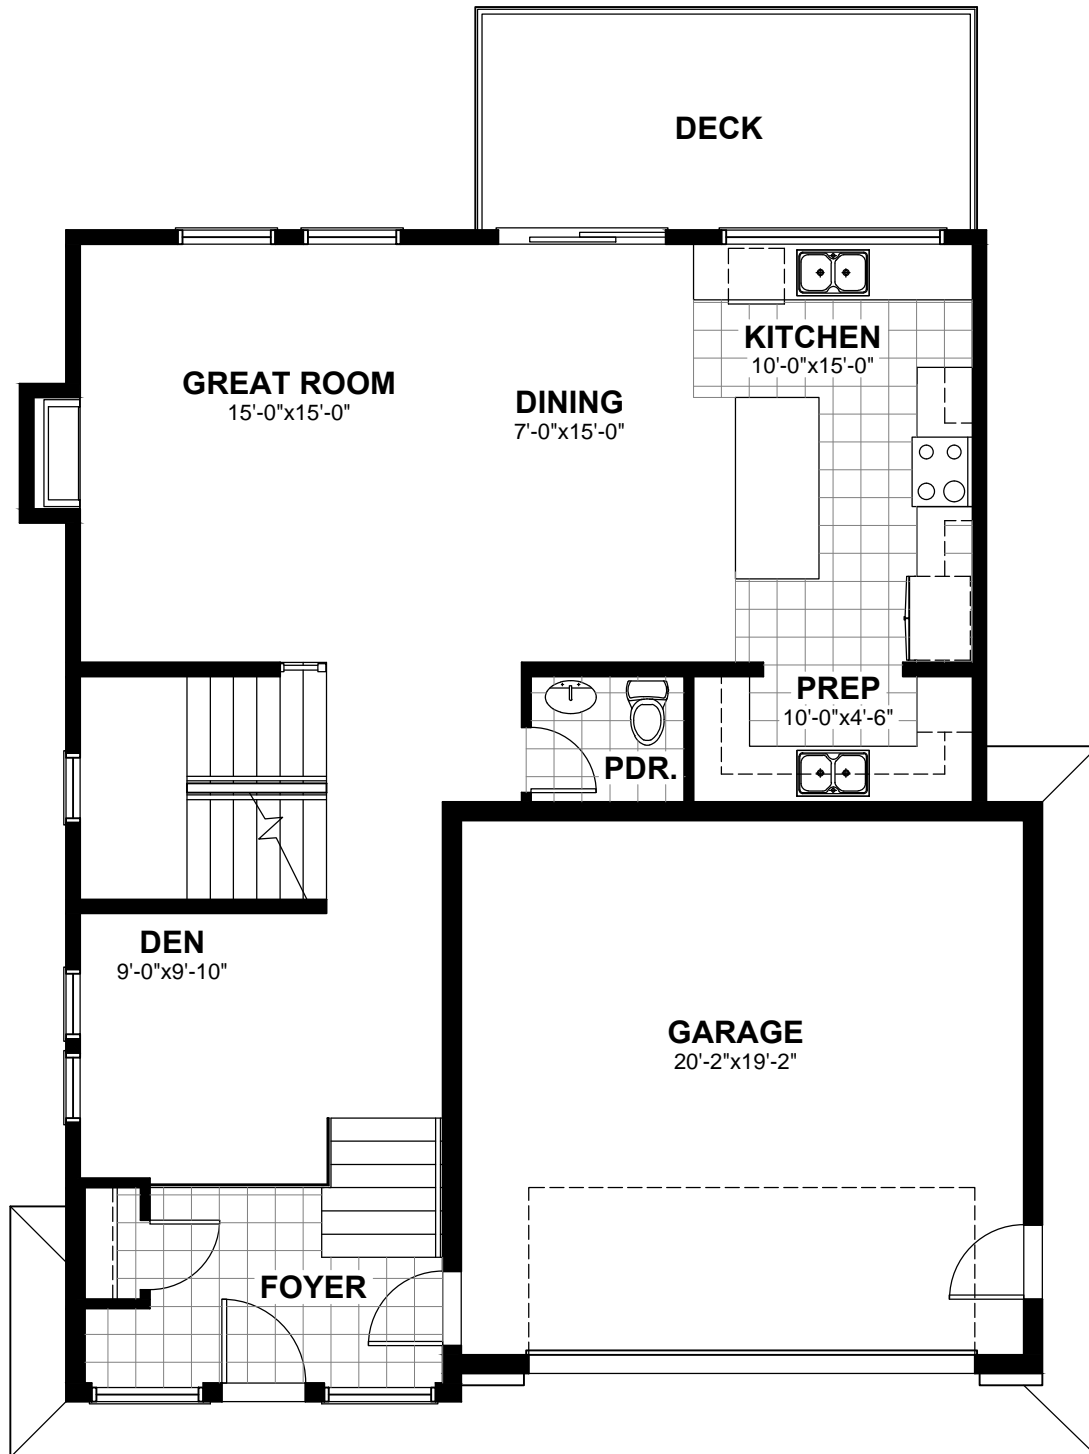

FIRST FLOOR PLAN

994 SQ FT.

Developer reserves the right to make changes and modifications. Square footage may vary. E. & O.E.
Front elevation shown is rendering only. The Developer reserves the right to make changes
to ensure dynamic streetscape and maintain the individuality of the home.
The plans are exclusive property of Provident Developments Inc. Any replication in whole or in part is strictly prohibited.